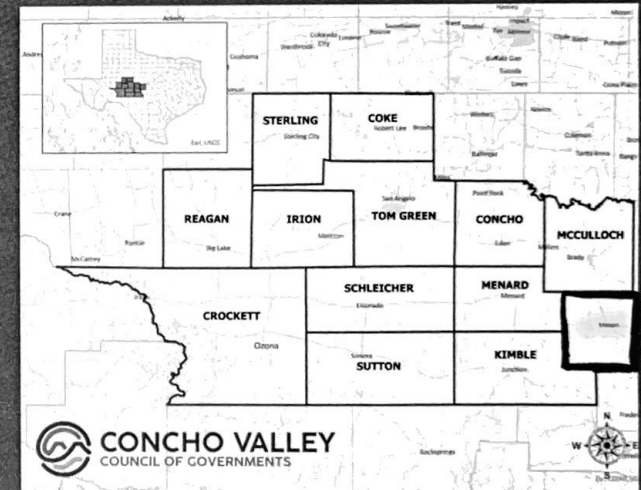

Rural Bus Schedules

Contact Us

510 North Chadbourne Street
San Angelo, Texas 76903
(325) 947 - 8729
www.cvt.org

like us on facebook